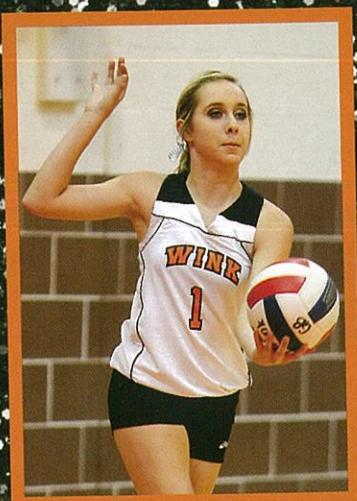

Back Row: Coach Lara,
Sarina Borrego, KK Collins,
Bethany Cox, Sadie Rodriguez,
Kasie Swanson, Mgr. Charry Daniel

Front Row: Kaitlen Flora,
Alicia Holcomb, McKenna Hyde,
Annalee Gray, Mariza Crawford

Back Row: Mgr. Kaitlynn Frie,
Bree Montoya, Esperanza Rodriguez,
Kim Lara, Cassidey Hegar,
Sydney Stodghill, Coach Gunn

Front Row: Bri Carman, Jessie Eaton,
Jaycie Mills, Raina Parks,
Jaycee Graves

R
a
i
n
a
P.

Jessie E.

E
s
p
e
r
a
n
z
a
R.

#ACE!

Jaycee G.

C
a
s
s
i
d
e
y
H.

Kaitlen F.