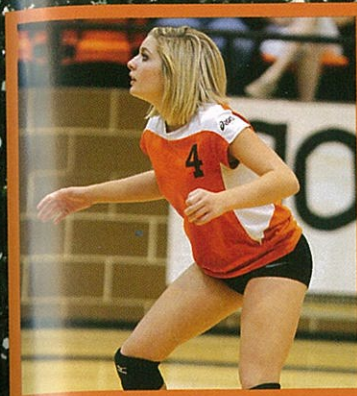

Back Row: Coach Lara,
Sarina Borrego, KK Collins,
Bethany Cox, Sadie Rodriguez,
Kasie Swanson, Mgr. Charry Daniel

Front Row: Kaitlen Flora,
Alicia Holcomb, McKenna Hyde,
Annalee Gray, Mariza Crawford

Back Row: Mgr. Kaitlynn Frie,
Bree Montoya, Esperanza Rodriguez,
Kim Lara, Cassidey Hegar,
Sydney Stodghill, Coach Gunn

Front Row: Bri Carman, Jessie Eaton,
Jaycie Mills, Raina Parks,
Jaycee Graves

R
a
i
n
a
P.

Jessie E.

E
s
p
e
r
a
n
z
a
R.

#ACE!

Jaycee G.

C
a
s
s
i
d
e
y
H.

Kaitlen F.